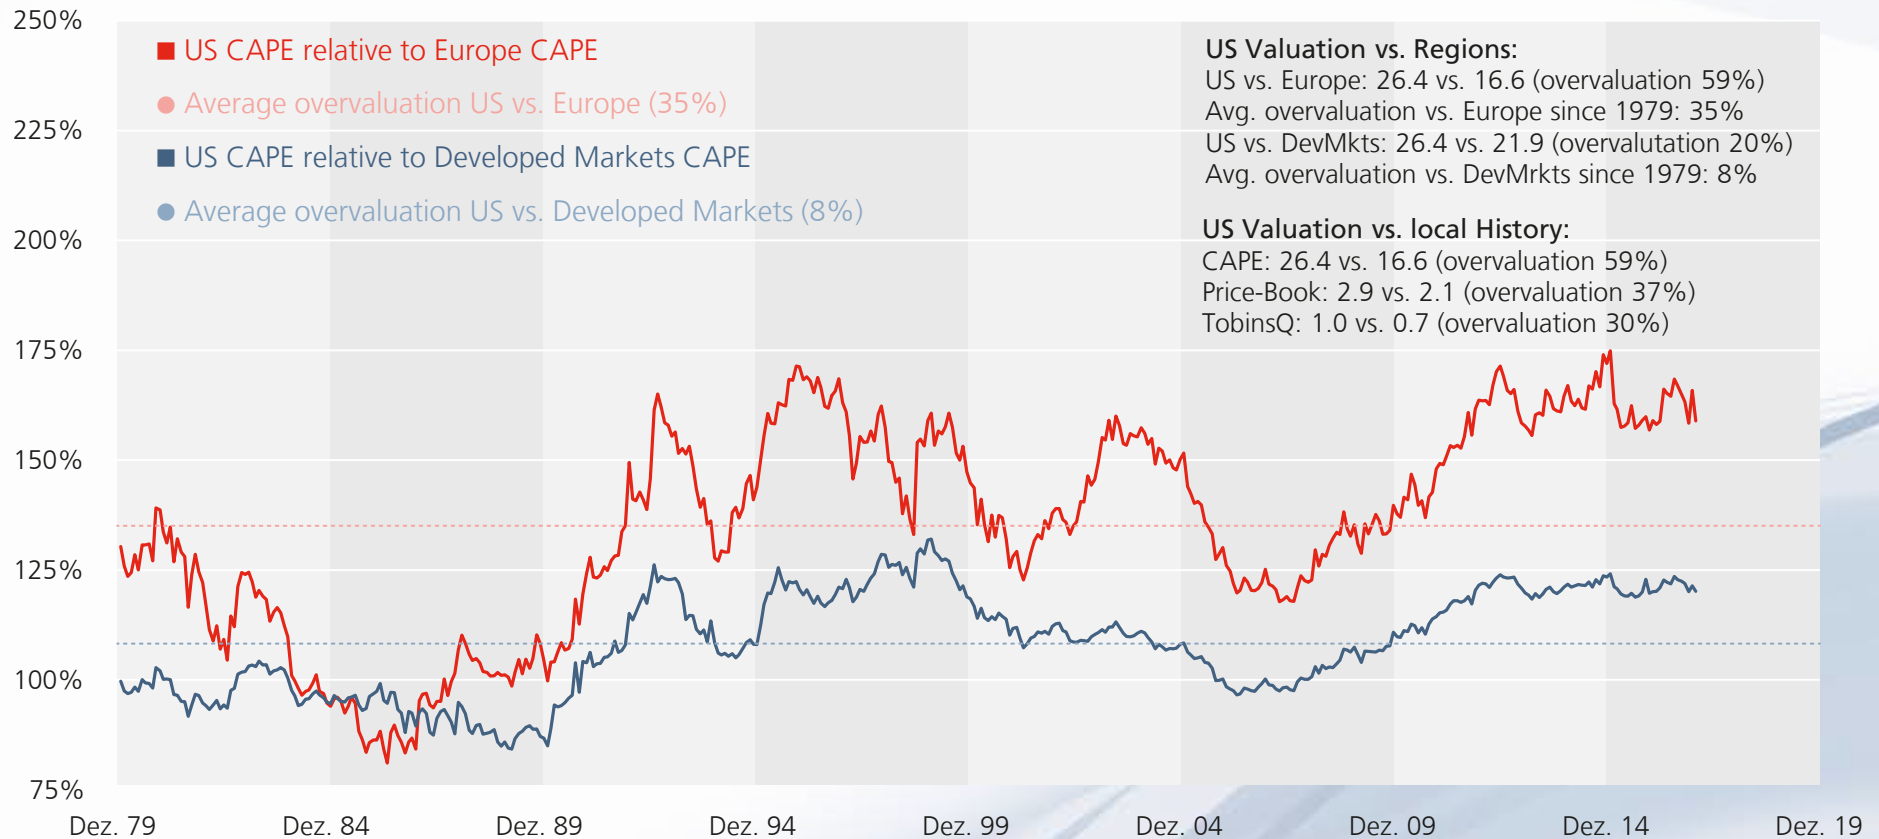

CAPE: Relative Valuation US relative to Europe and DM

Sources: StarCapital as of 12/30/2016